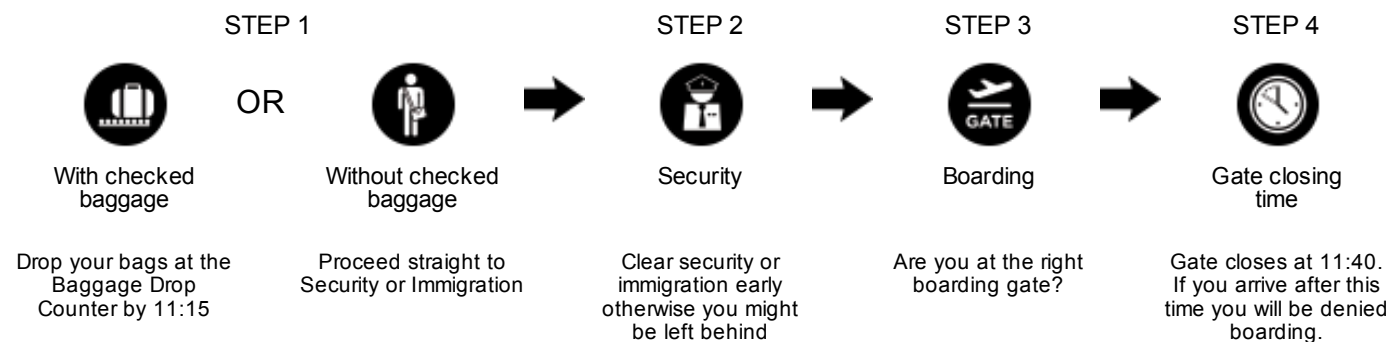

# Boarding Pass

**Alfonso Morales Rojas**

Depart  
**Bali (DPS)**

Arrive  
**Bangkok - Don Mueang (DMK)**

Booking no.  
**QH1EQX**

Seq no.  
**5**

Add-ons  
PBAB

Flight no.	<b>FD 397</b>
Date	<b>02 JUL 14</b>
Boarding time	<b>11:20</b> (02 Jul 14)
Gate no.	
Seat no.	<b>7A</b>

## Airport Guide for Bali: 4 easy steps!

At anytime after you have checked-in, we may change our schedule and/or cancel, terminate, divert, postpone, reschedule or delay any flight where we reasonably consider this to be justified by circumstances beyond our control or for reasons of safety or commercial reasons.