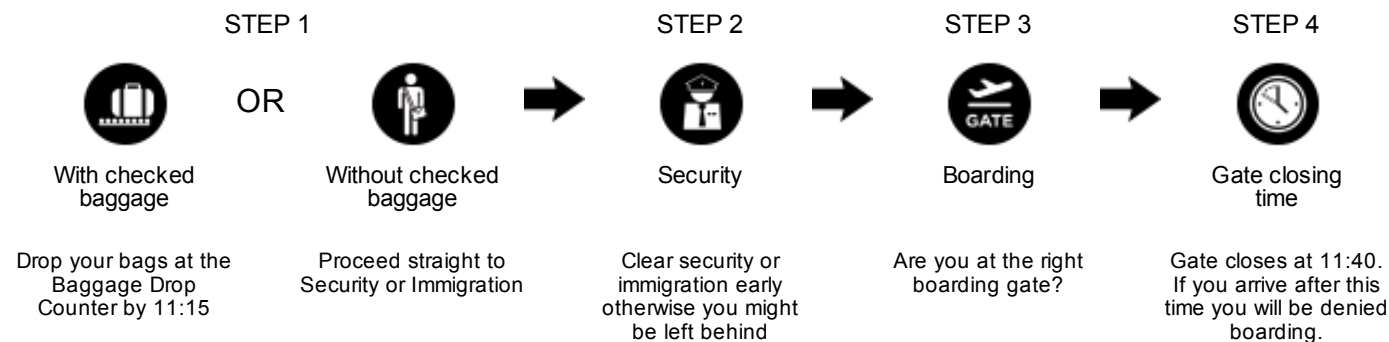

Boarding Pass

BEATRIZ JIMENEZ PASCUAL

Depart
Bali (DPS)

Arrive
Bangkok - Don Mueang (DMK)

Booking no.
QH1EQX

Seq no.
6

Add-ons
PBAC

Flight no.	FD 397
Date	02 JUL 14
Boarding time	11:20 (02 Jul 14)
Gate no.	
Seat no.	7B

Airport Guide for Bali: 4 easy steps!

At anytime after you have checked-in, we may change our schedule and/or cancel, terminate, divert, postpone, reschedule or delay any flight where we reasonably consider this to be justified by circumstances beyond our control or for reasons of safety or commercial reasons.